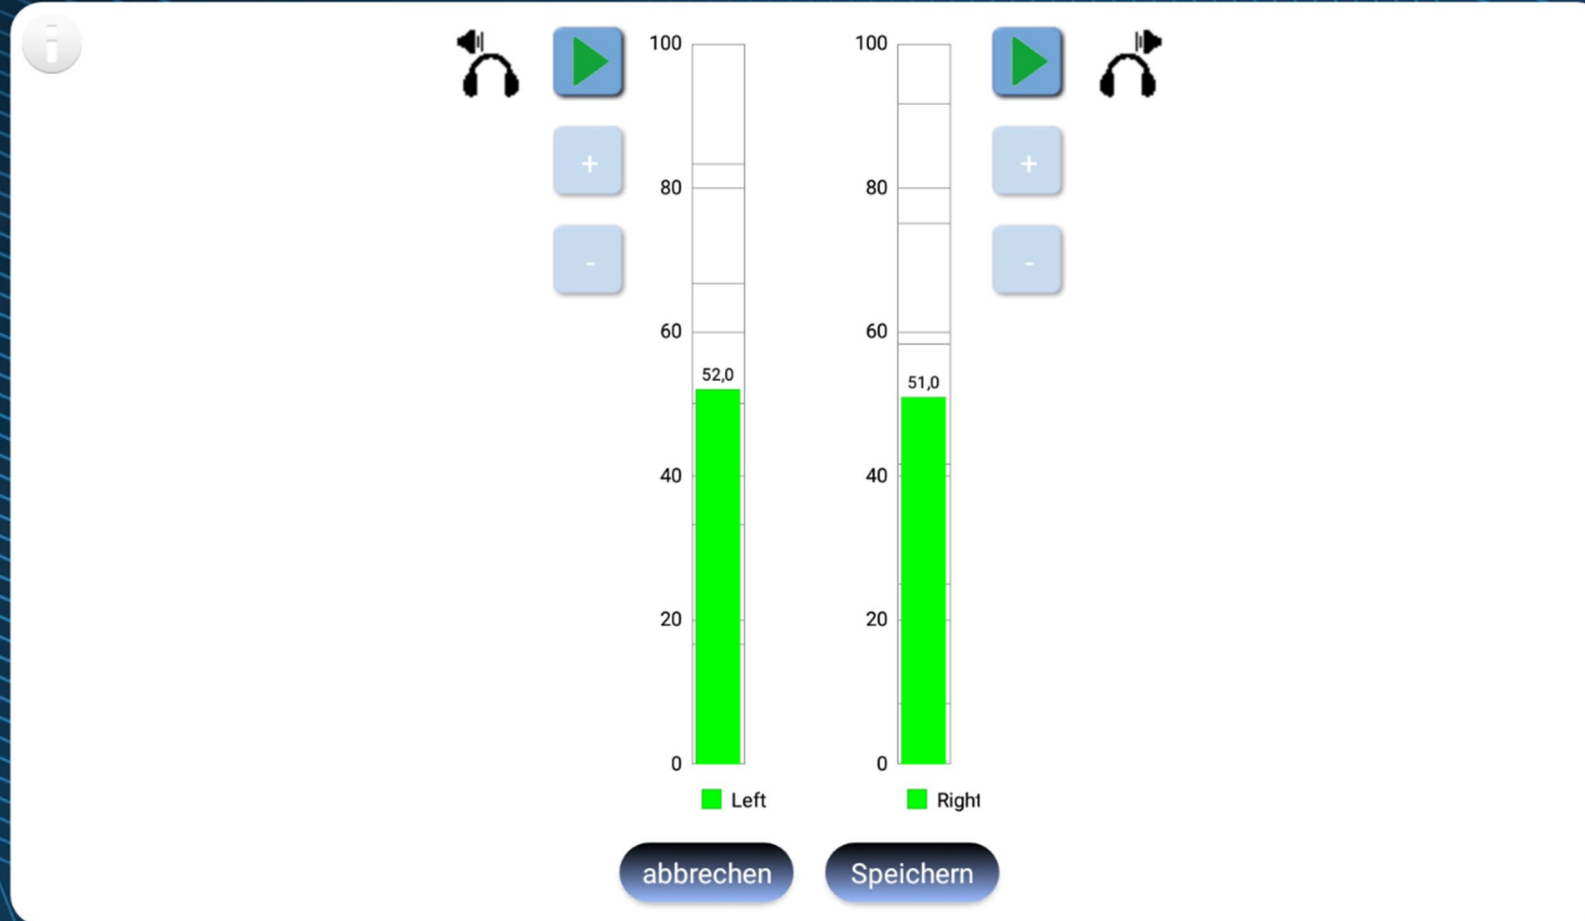

BRAIN CENTRAL - APP-BASIERTE TECHNOLOGIE